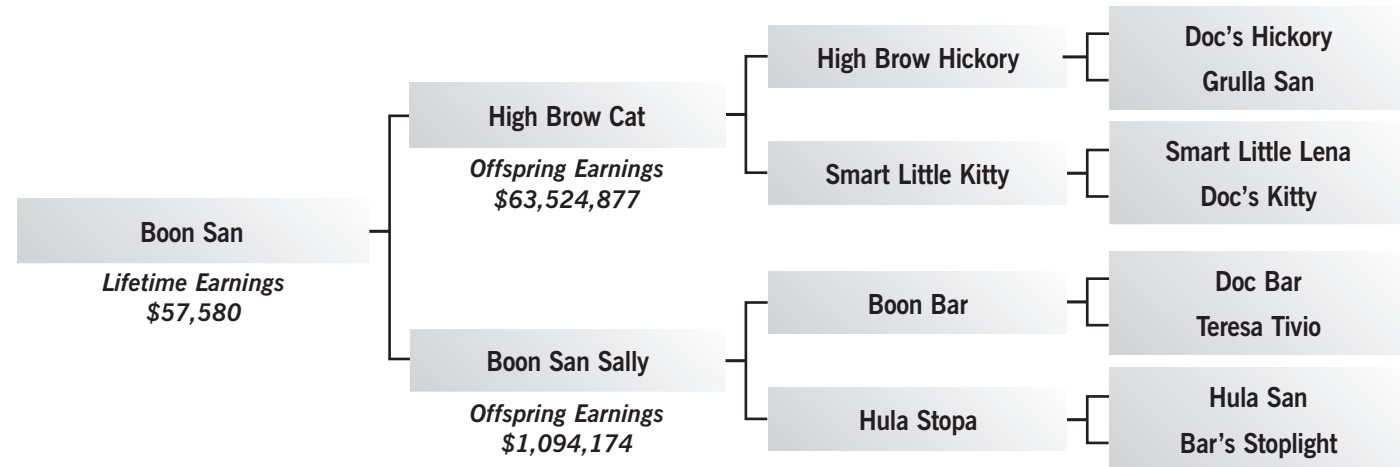

Boon San

AQHA 2003 Sorrel

Profile

Full brother to Boon San Kitty & RW Sallycat; Boon San is extremely intelligent, cowy & athletic. 2013 Equi-Stat Leading Jr Cutting Sire with his first crop shown; sire of Boon San Baby, \$152,684; 2013 NCHA Ltd OP Futurity Co-Reserve Champion; 4th NCHA OP Futurity. His dam, Boon San Sally, an NCHA All-Time Leading Producer whose foals have earned nearly \$1,100,000.

black type PEDIGREE

Sire:

HIGH BROW CAT: HIGH BROW CAT: Lifetime earnings of \$110,784. Equi-Stat's All-Time Leading Cutting Sire. His offspring have earnings in excess of \$63,000,000 & have produced get with earnings in excess of \$55,000,000.

1st Dam:

BOON SAN SALLY by Boon Bar, \$60,463. AQHA ROM; 1986 Bonanza Cutting 6YO OP Rsrv Champ. An NCHA All-Time Leading Producer. Dam of:

BOON SAN (High Brow Cat), \$57,580. 2006 NCHA Fut 3YO OP semifinalist; 2007 Breeders Invitational 4YO OP finalist and Sale Inc Rsrv Champ; 2007 Brazos Bash 4YO OP finalist; 2007 Bonanza Cutting 4YO OP finalist; 2007 NCHA Super Stakes 4YO OP semifinalist. Sire of offspring with earnings in excess of \$180,000.